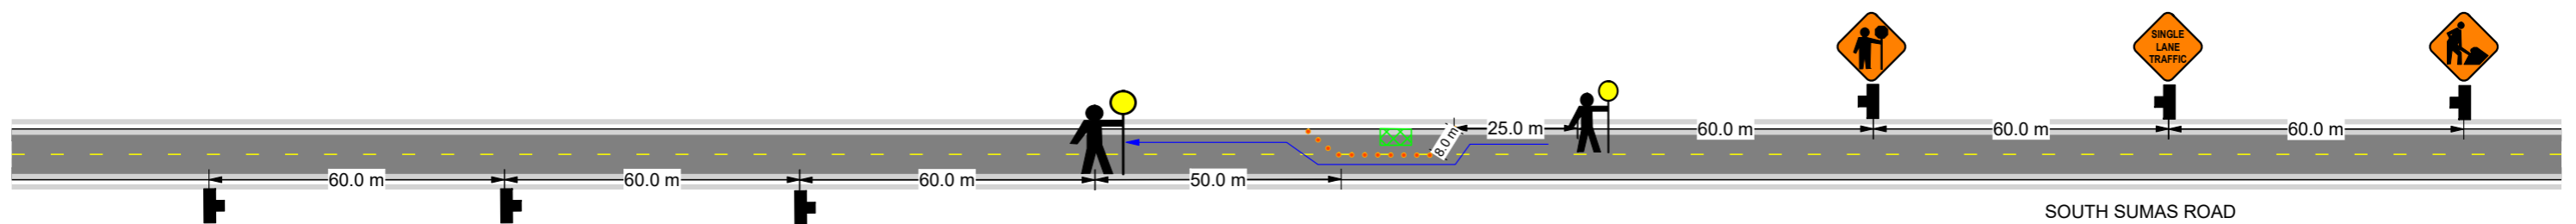

FORTIS BC GAS INSTALLATION  
44119 SOUTH SUMAS ROAD, CHILLIWACK  
JOB# 31130927

JUNE 2020  
HOURS OF OPERATION 7:00AM - 5:00PM  
WORK WILL TAKE ONE DAY TO COMPLETE

NOTE:

SPEED LIMIT ON SOUTH SUMAS ROAD IS 60KM / HR  
 ALL SIGNS WILL BE PLACED ON WINDMASTER STANDS WITH FLAGS  
 TRAFFIC CONTROL WILL ASSIST WITH DRIVEWAYS EFFECTED BY  
 WORK ZONE CLOSURE  
 ALL SIDEWALKS - CROSSWALKS WILL REMAIN OPEN

**LEGEND**

- DIRECTION TRAFFIC FLOW
- NORTH MARKER
- TUBULAR MARKERS
- WORK AREA
- SIGN STANDS
- TRAFFIC CONTROLLER
- BUS STOP
- FLASHING ARROW BOARD TRUCK